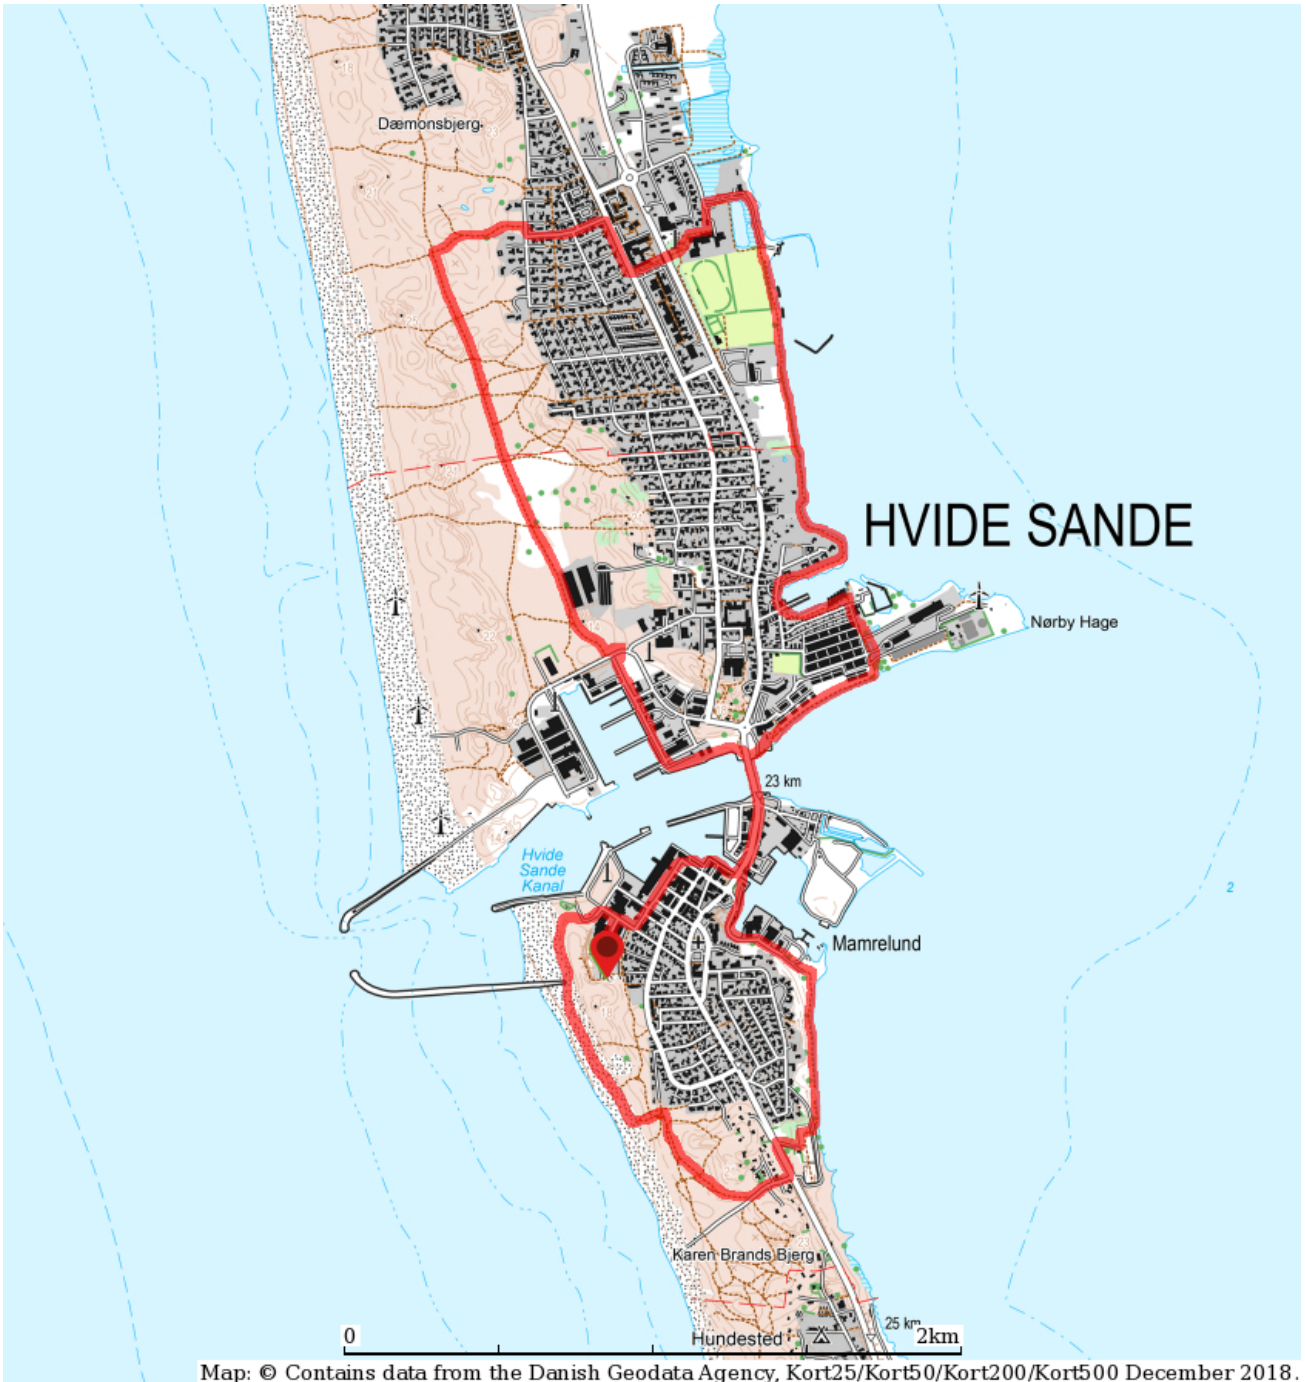

Hvide Sande by-rundtur 26. nov. 2020

Jim Lange

Track Overview

Category: Other

Length: 10.70 km / 6.69 mi

Total Time: 3 hrs 12 mins

Average Speed: 3.34 kph / 2.08 mph

Track Start Time: 09:00:13 26th November 2020

Track End Time: 12:11:45 26th November 2020

Last Modified: 27th November 2020

Date Published: 26th November 2020

Map: © Contains data from the Danish Geodata Agency, Kort25/Kort50/Kort200/Kort500 December 2018.