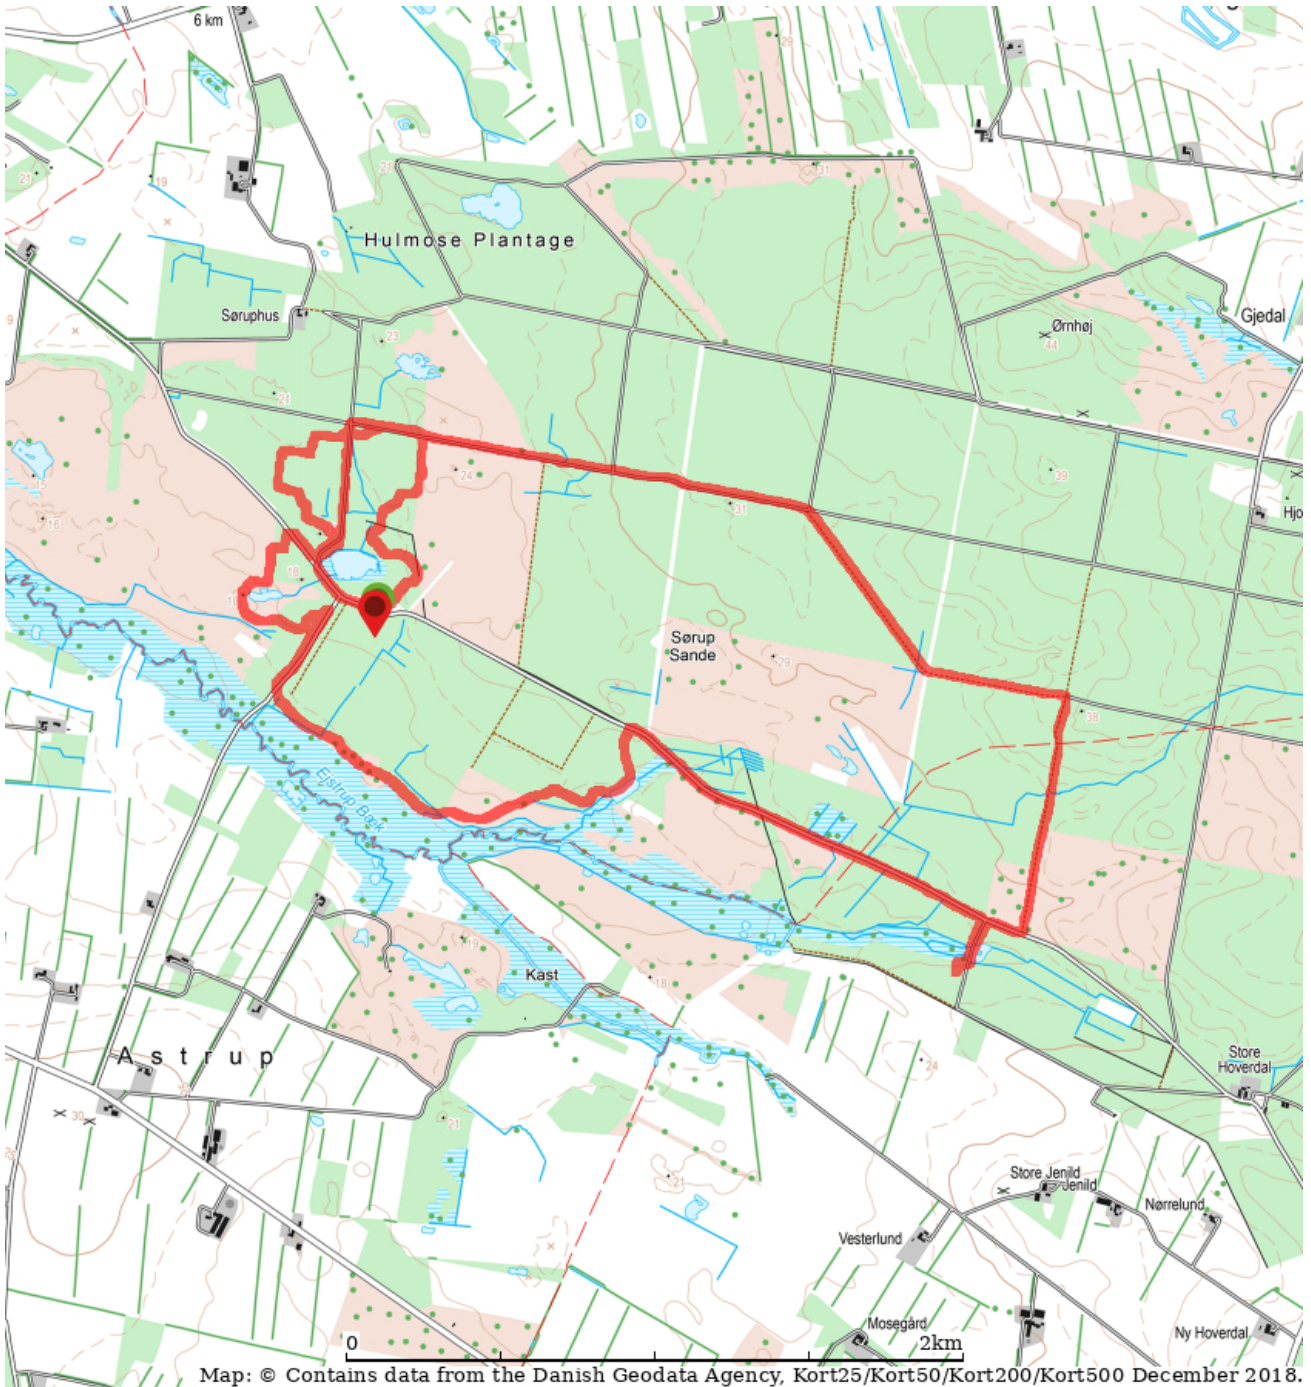

## Hoverdal Plantage (den vestlige del) 12. dec. 2021

Jim Lange

### Track Overview

---

Category: Walking

Length: 10.82 km / 6.76 mi

Total Time: 3 hrs 16 mins

Average Speed: 3.31 kph / 2.06 mph

Track Start Time: 09:06:47 12th December 2021

Track End Time: 12:22:27 12th December 2021

Last Modified: 13th December 2021

Date Published: 12th December 2021

Map: © Contains data from the Danish Geodata Agency, Kort25/Kort50/Kort200/Kort500 December 2018.