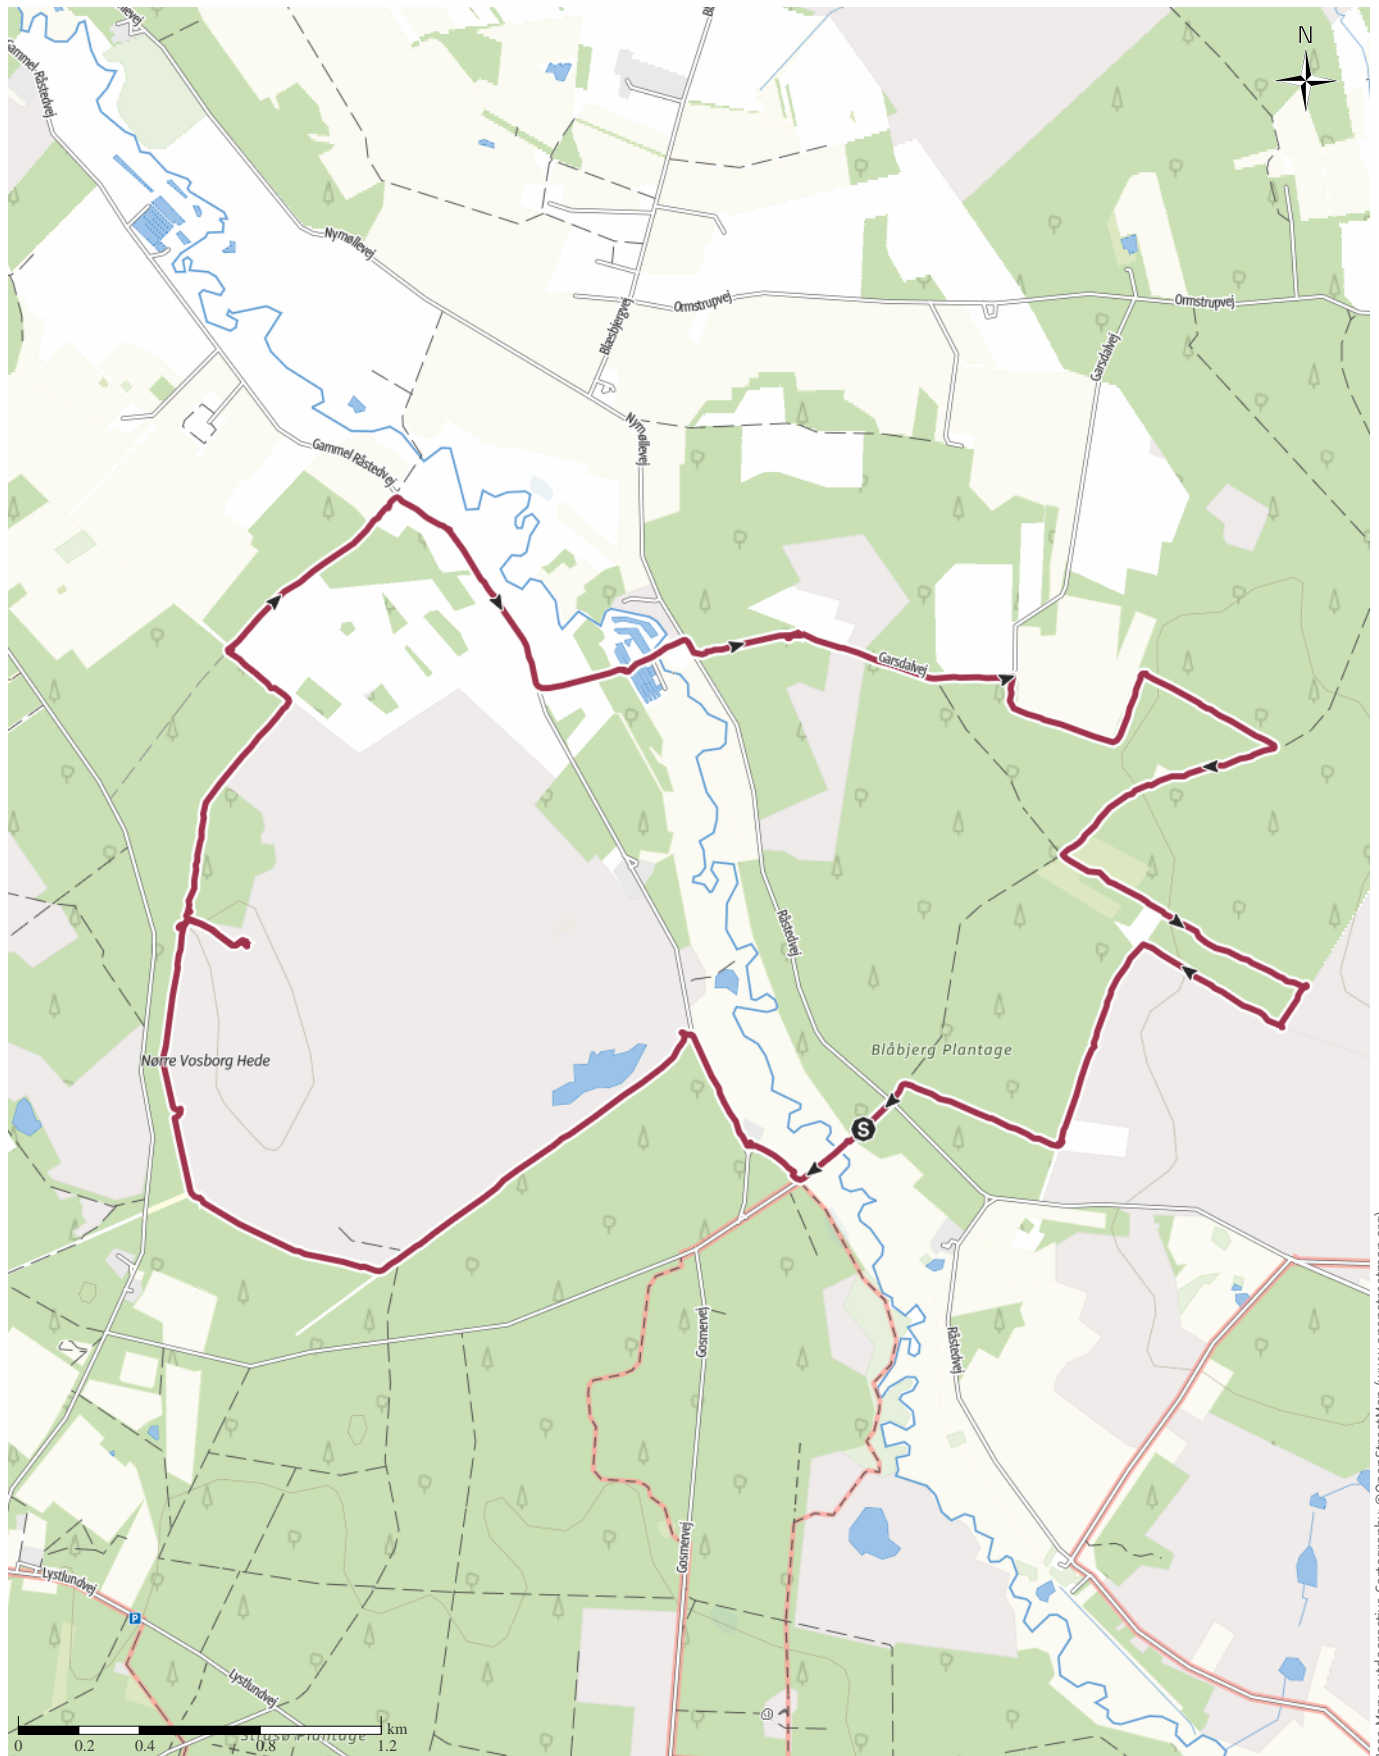

Nørre Vosborg Hede og Blåbjerg Hede i Stråseø Plantage - 13. marts 2022 - dagens rute

↔ 14.7 km | ⌚ 3:40 h | ▲ 81 m | ▼ 82 m | Difficulty -

Nørre Vosborg Hede og Blåbjerg Hede i Stråsø ...

↔ 14.7 km | ⌚ 3:40 h | ▲ 81 m | ▼ 82 m | Difficulty -

Base Map: outdooractive Cartography. ©OpenStreetMap (www.openstreetmap.org)

Nørre Vosborg Hede og Blåbjerg Hede i Stråsø ...

Elevation profile

route data

Hiking route

Distance ↔ 14.7 km

Duration ⌚ 3:40 h

Ascent ▲ 81 m

Ratings

Authors

Experience ●●●●●●

Landscape ●●●●●●

Community

More route data

Jim Lange

Update: March 14, 2022

Takeaway route for iPhone and Android

Scan QR code, save this route offline, share with friends and more...

Website

<https://out.ac/IBPjCE>