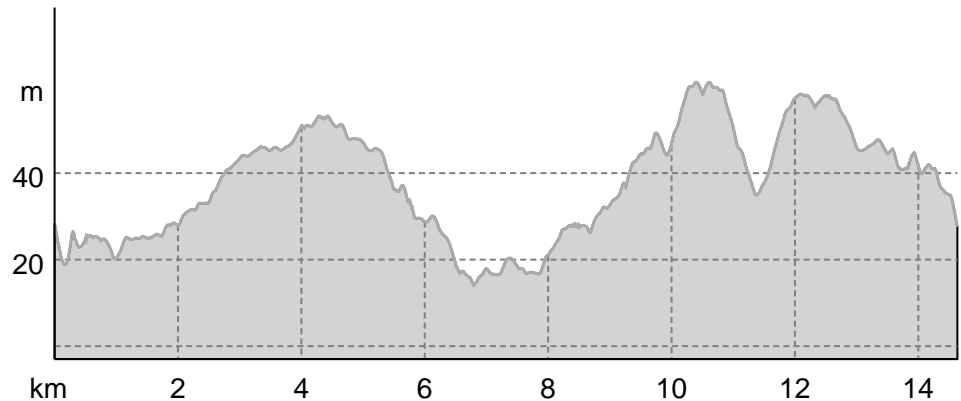

Nørre Vosborg Hede og Blåbjerg Hede i Stråseø Plantage - 13. marts 2022 - dagens rute

↔ 14.7 km | ⌚ 3:40 h | ▲ 81 m | ▼ 82 m | Difficulty -

Nørre Vosborg Hede og Blåbjerg Hede i Stråsø ...

↔ 14.7 km | ⌚ 3:40 h | ▲ 81 m | ▼ 82 m | Difficulty -

Base Map: outdooractive Cartography. ©OpenStreetMap (www.openstreetmap.org)

Nørre Vosborg Hede og Blåbjerg Hede i Stråsø ...

Elevation profile

route data

Hiking route

Distance ↔ 14.7 km

Duration ⌚ 3:40 h

Ascent ▲ 81 m

Descent ▼ 82 m

Difficulty -

Stamina ●●●●●●

Technique ●●●●●●

Altitude

 61 m
 14 m

Best time of year

JAN | FEB | MAR
 APR | MAY | JUN
 JUL | AUG | SEP
 OCT | NOV | DEC