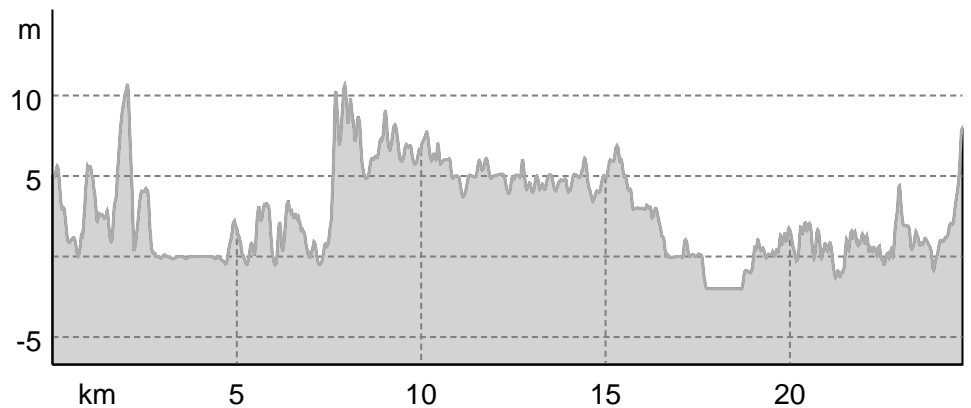

# Hvide Sande - Ringkøbing 18. jun. 2022 - ruten

↔ 24.7 km | ⌚ 6:01 h | ↗ 15 m | ↘ 13 m | Difficulty -

## Elevation profile

### route data

#### Hiking route

Distance ↔ 24.7 km

Duration ⌚ 6:01 h

Ascent ▲ 15 m

Descent ▼ 13 m

Difficulty -

Stamina ●●●●●●

Technique ●●●●●●