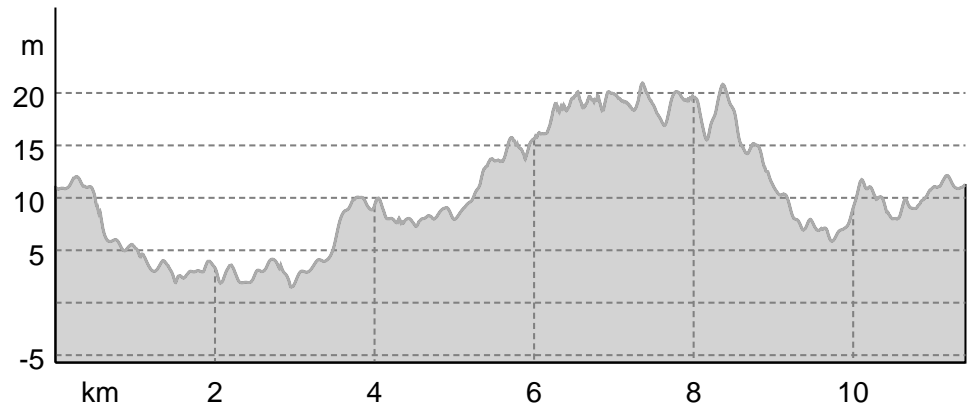

Vandretur fra Ringkøbing mod No 2. juni 2022 - ruten

↔ 11.4 km | ⌚ 2:48 h | ⚡ 19 m | ⚡ 19 m | Difficulty -

Base Map: outdooractive Cartography. ©OpenStreetMap (www.openstreetmap.org)

### Elevation profile

### route data

#### Hiking route

Distance ↔ 11.4 km

Duration ⌚ 2:48 h

Ascent ▲ 19 m

Descent ▼ 19 m

Difficulty -

Stamina ●●●●●●

Technique ●●●●●●