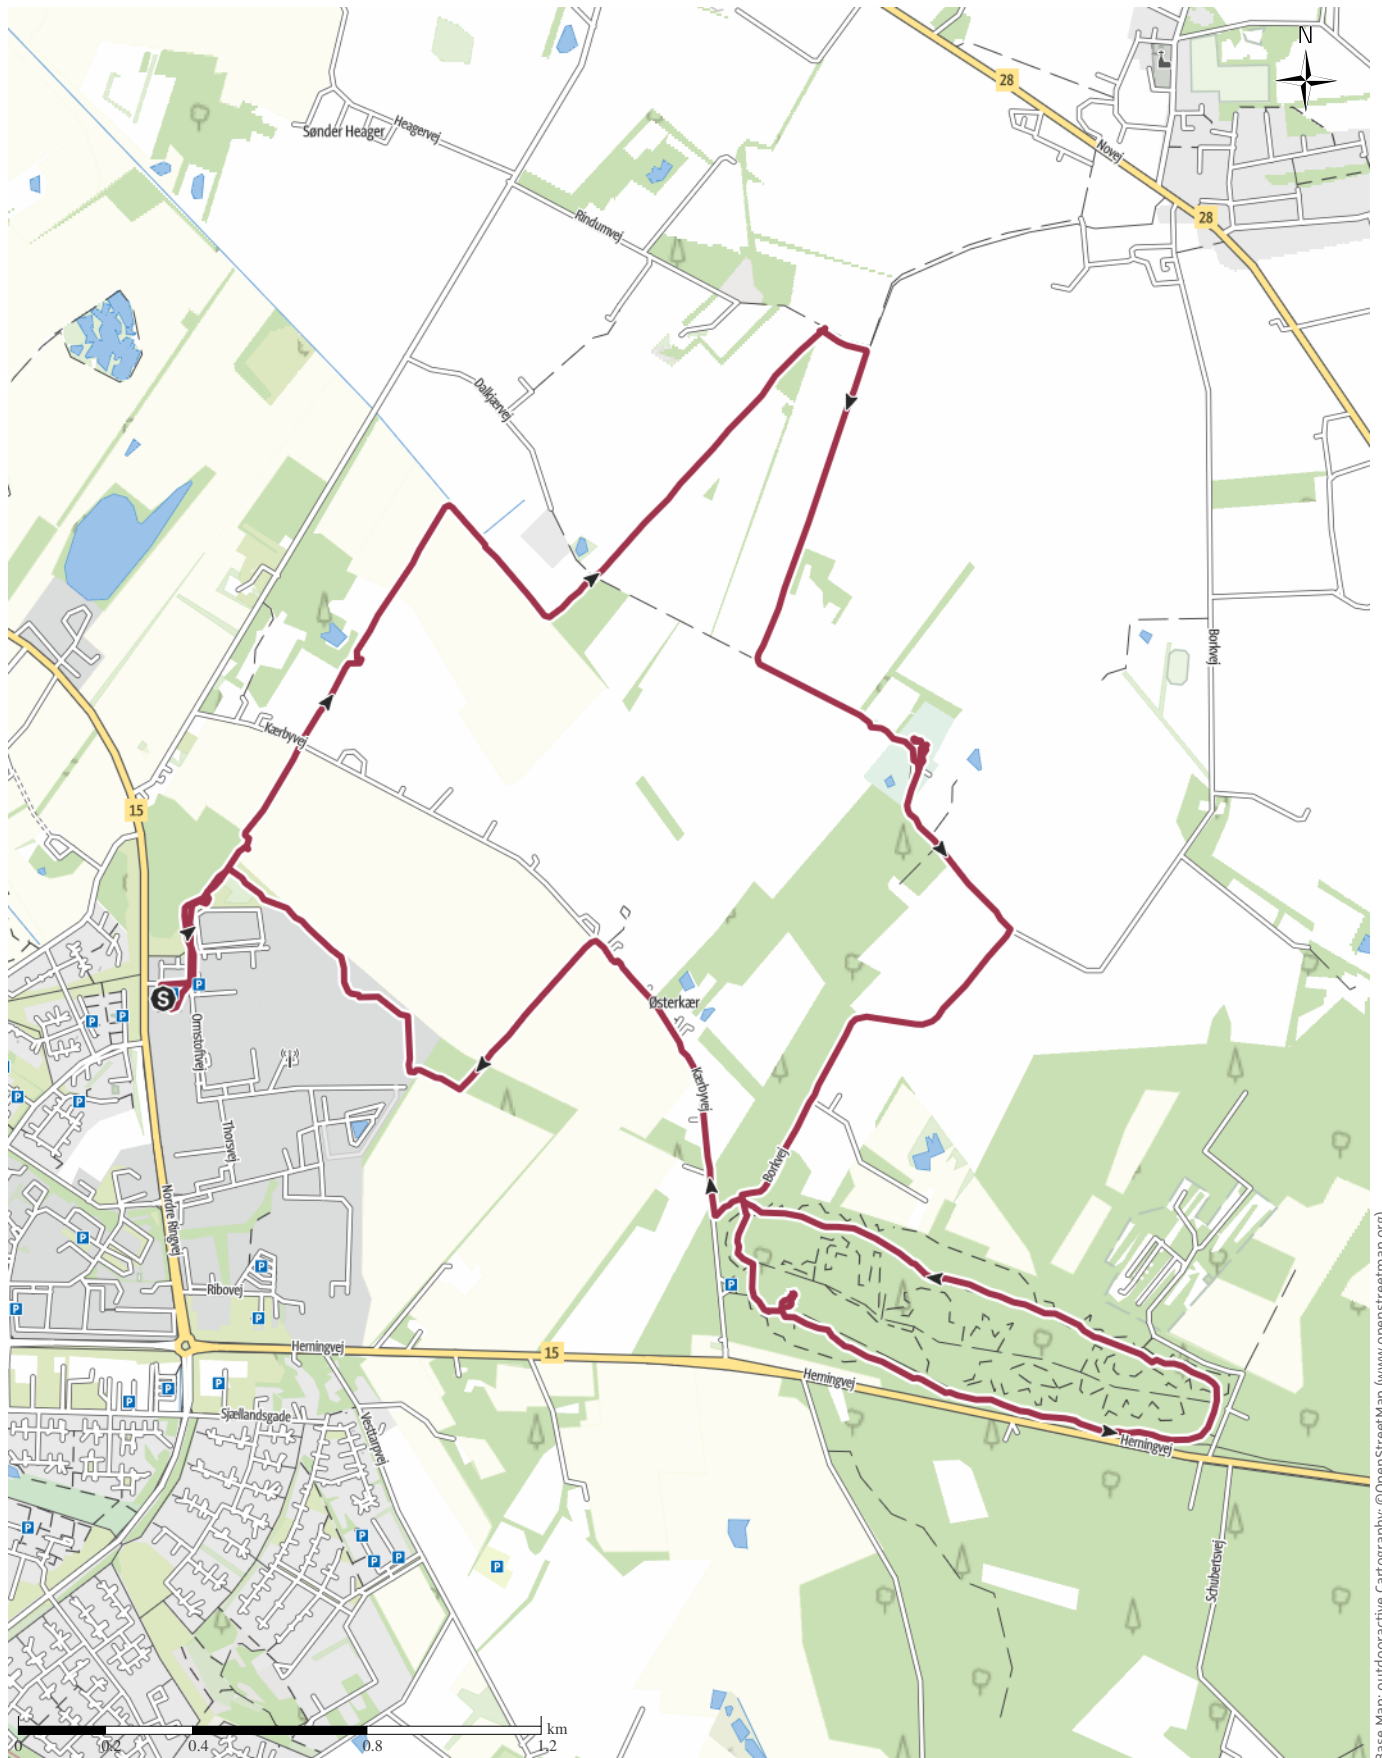

Vandretur fra Ringkøbing mod No 2. juni 2022 - ruten

↔ 11.4 km | ⌚ 2:48 h | ⚡ 19 m | ⚡ 19 m | Difficulty -

Base Map: outdooractive Cartography. ©OpenStreetMap (www.openstreetmap.org)

### Elevation profile

### route data

#### Hiking route

Distance ↔ 11.4 km

Duration ⌚ 2:48 h

Ascent ▲ 19 m

Descent ▼ 19 m

Difficulty -

Stamina ●●●●●●

Technique ●●●●●●