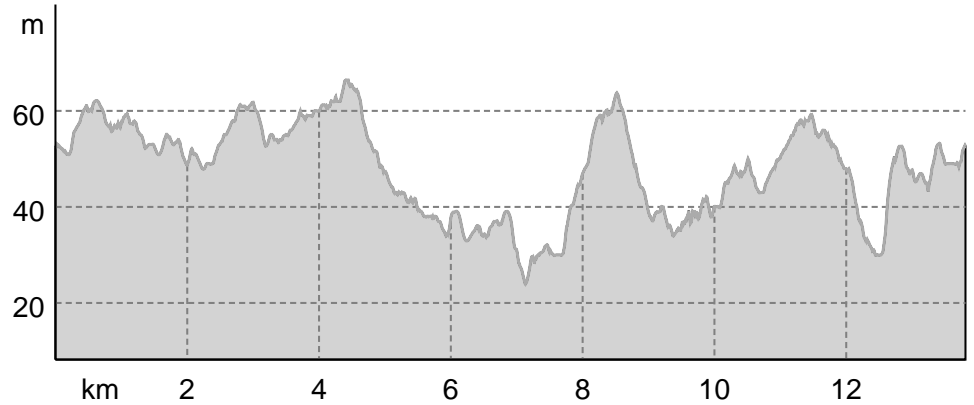

Dejbjerg Plantage 29. jan. 2023 - ruten

Dejbjerg Plantage 29. jan. 2023 - ruten

Elevation profile

route data

Hiking route

Distance ↔ 13.8 km

Duration ⌚ 3:35 h

Ascent ▲ 81 m

Descent ▼ 81 m

Difficulty -

Stamina ●●●●●●

Technique ●●●●●●

Altitude

 66 m
 24 m

Best time of year

JAN | FEB | MAR
 APR | MAY | JUN
 JUL | AUG | SEP
 OCT | NOV | DEC

Ratings

Authors

Experience ●●●●●●

Landscape ●●●●●●

Community

More route data

Jim Lange

Update: January 30, 2023