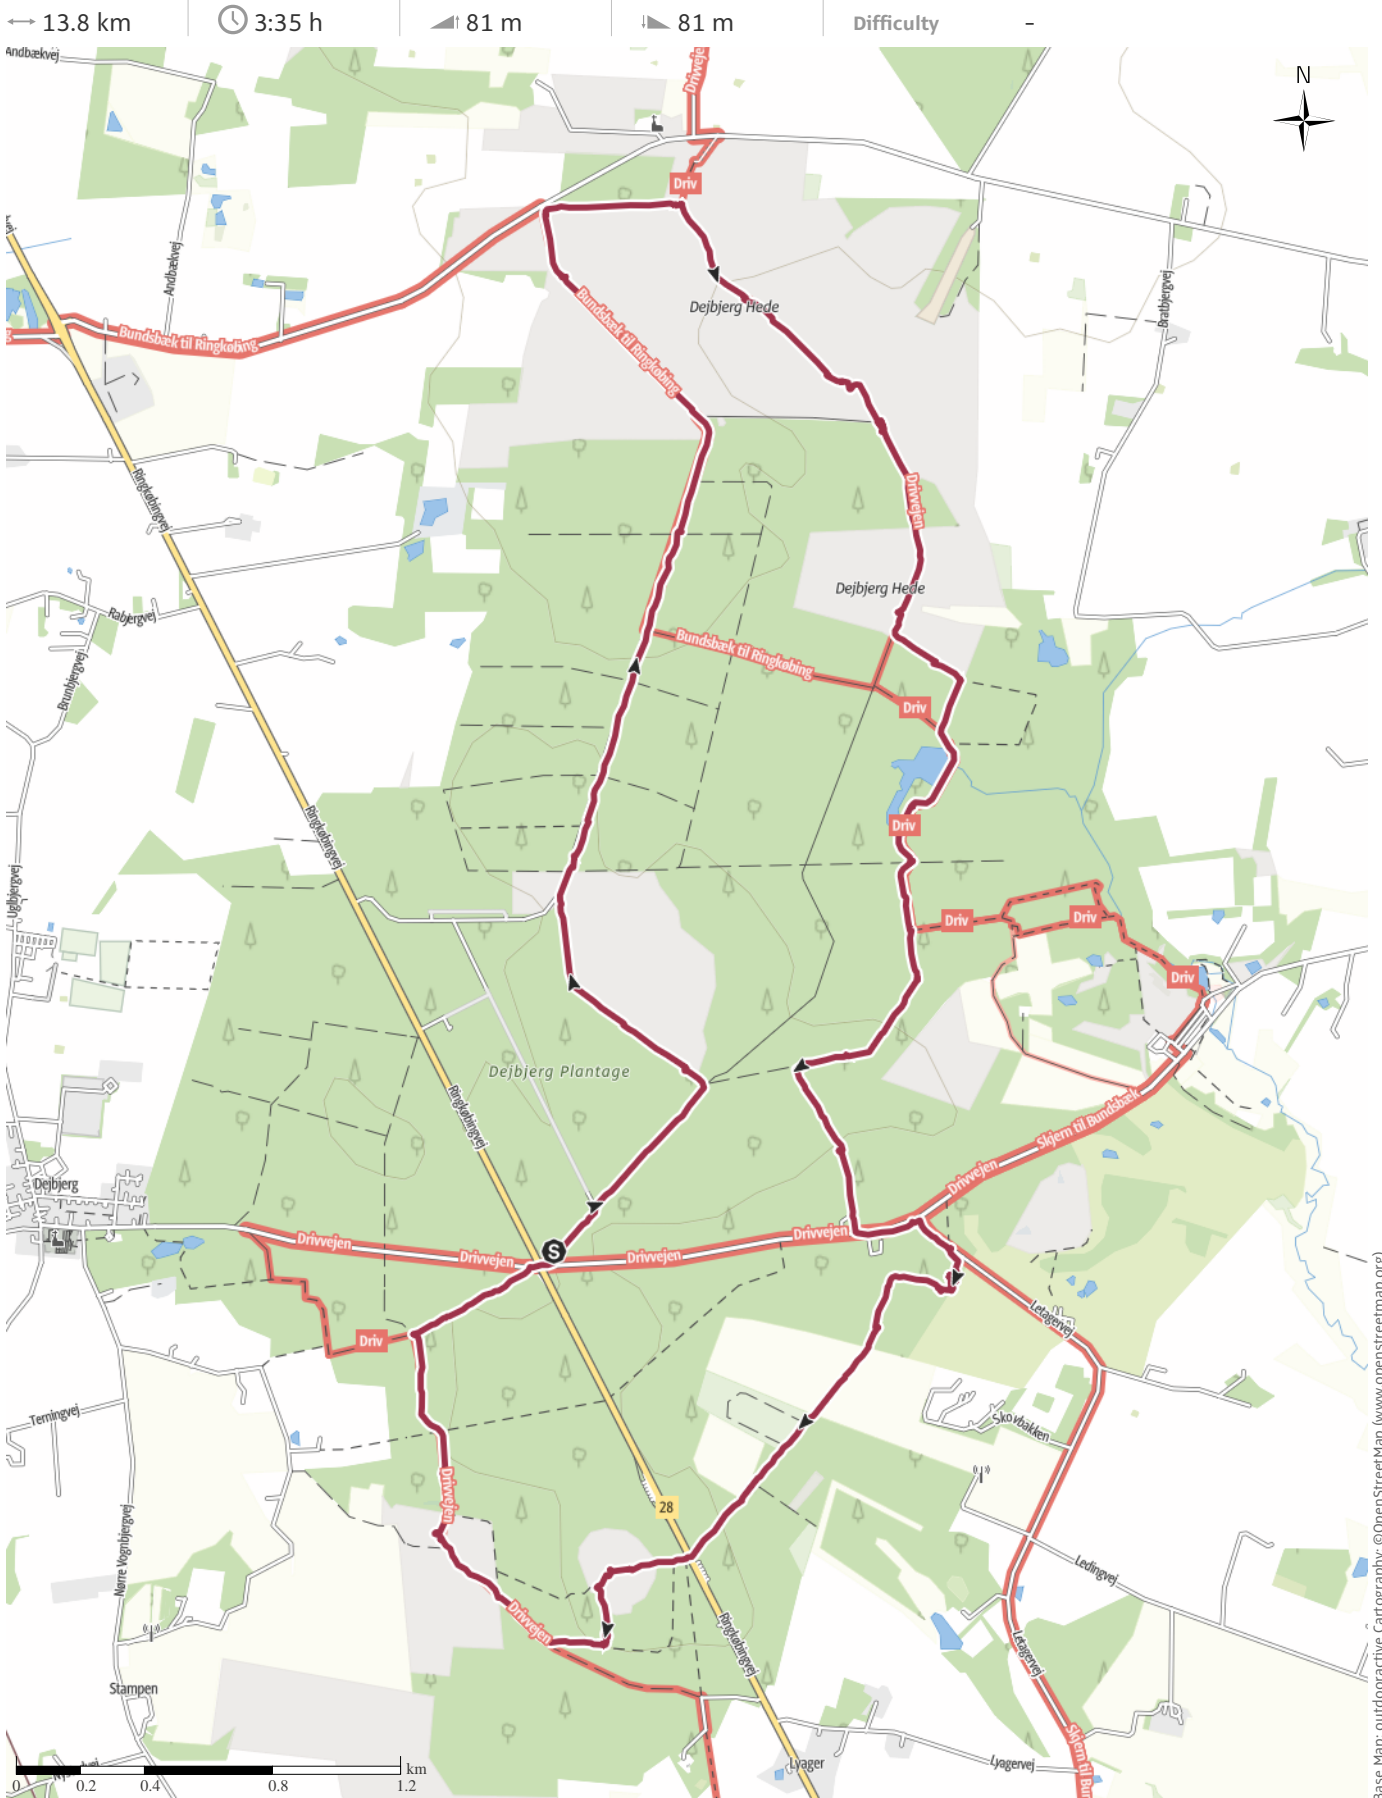

Dejbjerg Plantage 29. jan. 2023 - ruten

Dejbjerg Plantage 29. jan. 2023 - ruten

Elevation profile

route data

Hiking route

Distance ↔ 13.8 km

Duration ⌚ 3:35 h

Ascent ▲ 81 m

Descent ▼ 81 m

Difficulty -

Stamina ●●●●●●

Technique ●●●●●●

Altitude

 66 m
 24 m

Best time of year

JAN | FEB | MAR
 APR | MAY | JUN
 JUL | AUG | SEP
 OCT | NOV | DEC

Ratings

Authors

Experience ●●●●●●

Landscape ●●●●●●

Community

More route data

Jim Lange

Update: January 30, 2023

Takeaway route for iPhone and Android

Scan QR code, save this route offline, share with friends and more...

Website

<https://out.ac/IHGrh4>