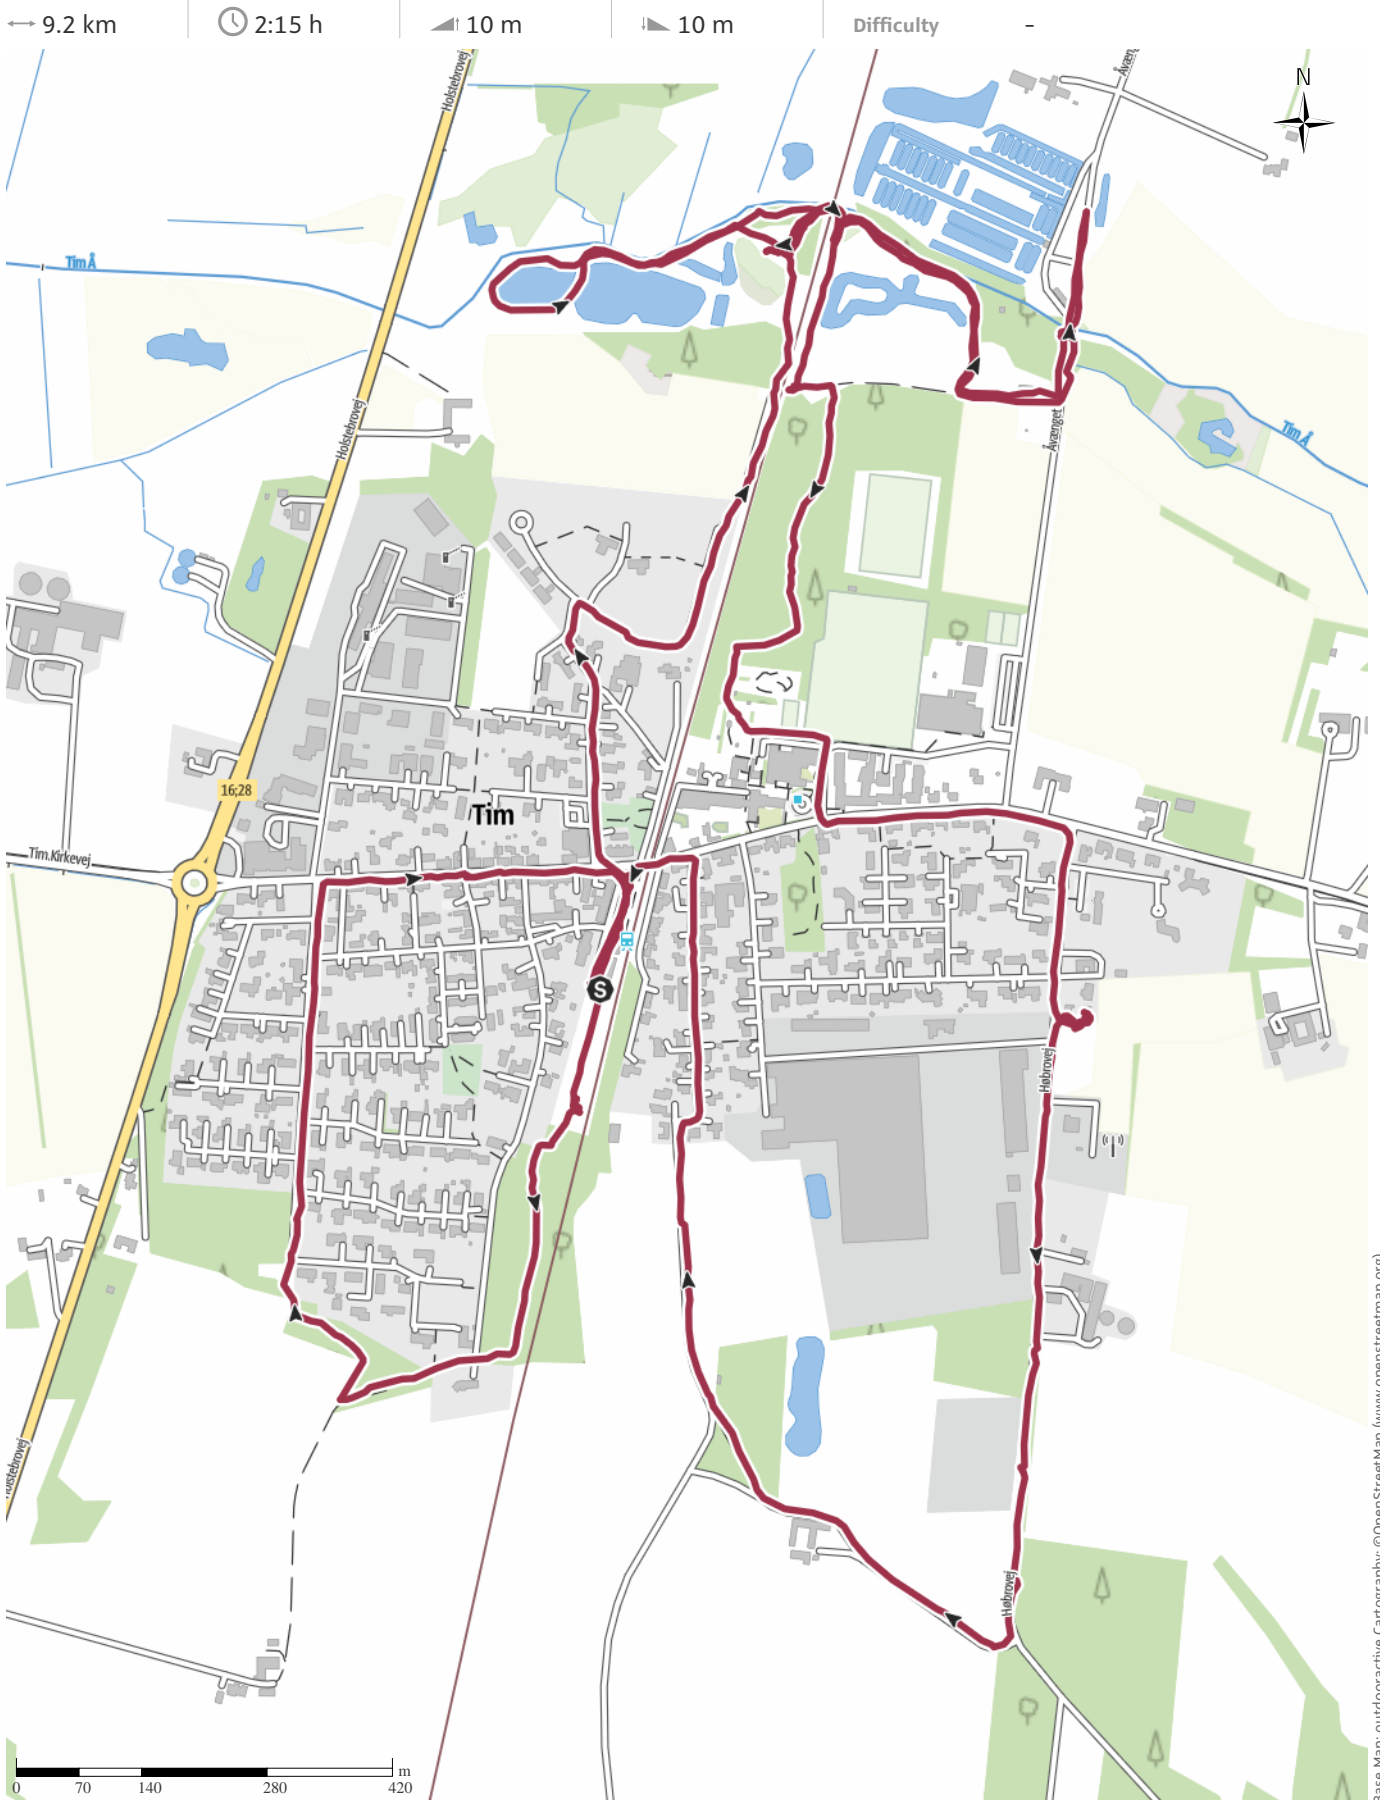

Tim stationsby, Tim Mose, Tim Å og Skoleskoven 7. sep. 2023 - ruten

Base Map: outdooractive Cartography; ©OpenStreetMap (www.openstreetmap.org)

Tim stationsby, Tim Mose, Tim Å og Skoleskoven 7. ...

### Elevation profile

### route data

#### Hiking route

Distance ↔ 9.2 km

Duration ⌚ 2:15 h

Ascent ▲ 10 m

Descent ▼ 10 m

Difficulty -

Stamina ●●●●●●

Technique ●●●●●●