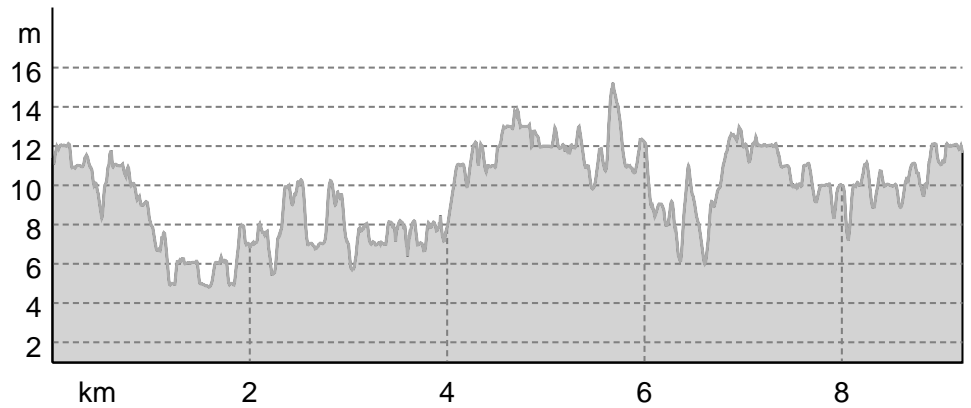

Tim stationsby, Tim Mose, Tim Å og Skoleskoven 7. sep. 2023 - ruten

Base Map: outdooractive Cartography; ©OpenStreetMap (www.openstreetmap.org)

Tim stationsby, Tim Mose, Tim Å og Skoleskoven 7. ...

### Elevation profile

### route data

#### Hiking route

Distance ↔ 9.2 km

Duration ⌚ 2:15 h

Ascent ▲ 10 m

Descent ▼ 10 m

Difficulty -

Stamina ●●●●●●

Technique ●●●●●●