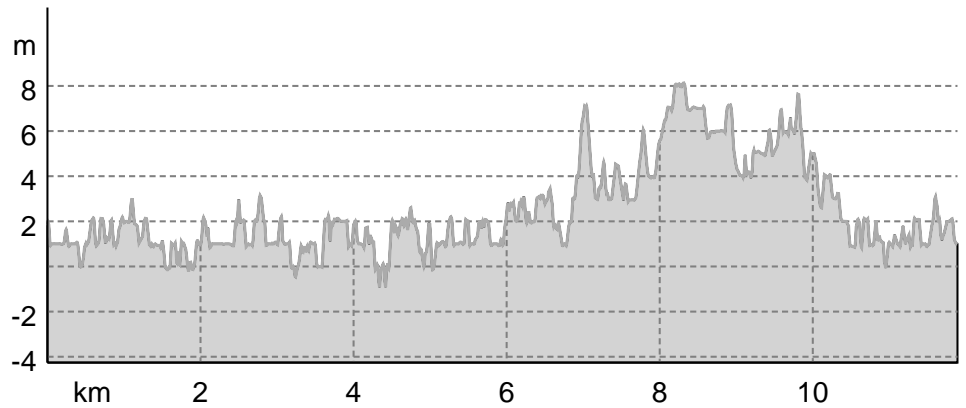

Madpakkehuset Vonå Engbro, Stadil Fjord, Kloster 22. feb. 2024 - ruten

↔ 11.9 km | ⌚ 2:53 h | ▲ 9 m | ▼ 10 m | Difficulty -

Madpakkehuset Vonå Engbro, Stadil Fjord, Kloster ...

Elevation profile

route data

Hiking route

Distance ↔ 11.9 km

Duration ⌚ 2:53 h

Ascent ▲ 9 m

Descent ▼ 10 m

Difficulty -

Stamina ●●●●●●

Technique ●●●●●●

Best time of year

JAN | FEB | MAR
 APR | MAY | JUN
 JUL | AUG | SEP
 OCT | NOV | DEC

Ratings

Authors

Experience ●●●●●●

Landscape ●●●●●●

Community

More route data