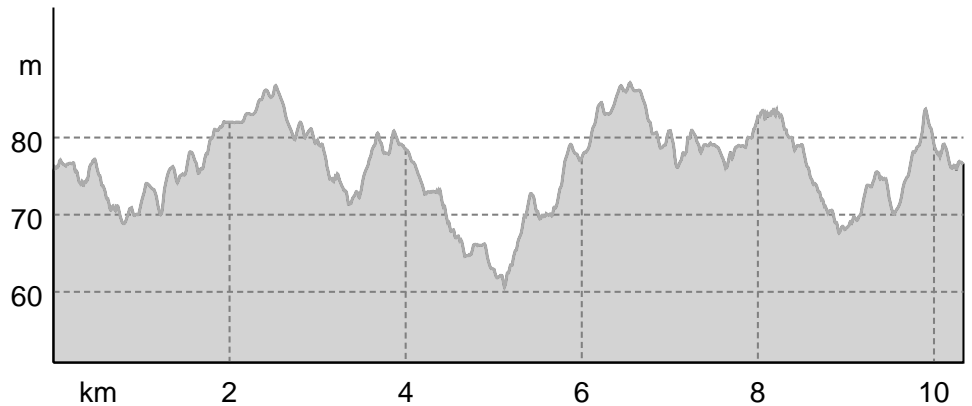

Sandbæk Plantage 7. marts 2024 - ruten

Base Map: outdooractive Cartography; ©OpenStreetMap (www.openstreetmap.org)

Sandbæk Plantage 7. marts 2024 - ruten

Elevation profile

route data

Hiking route

Distance ↔ 10.3 km

Duration ⌚ 2:33 h

Ascent ▲ 37 m

Descent ▼ 37 m

Difficulty -

Stamina ●●●●●●

Technique ●●●●●●

Altitude

Best time of year