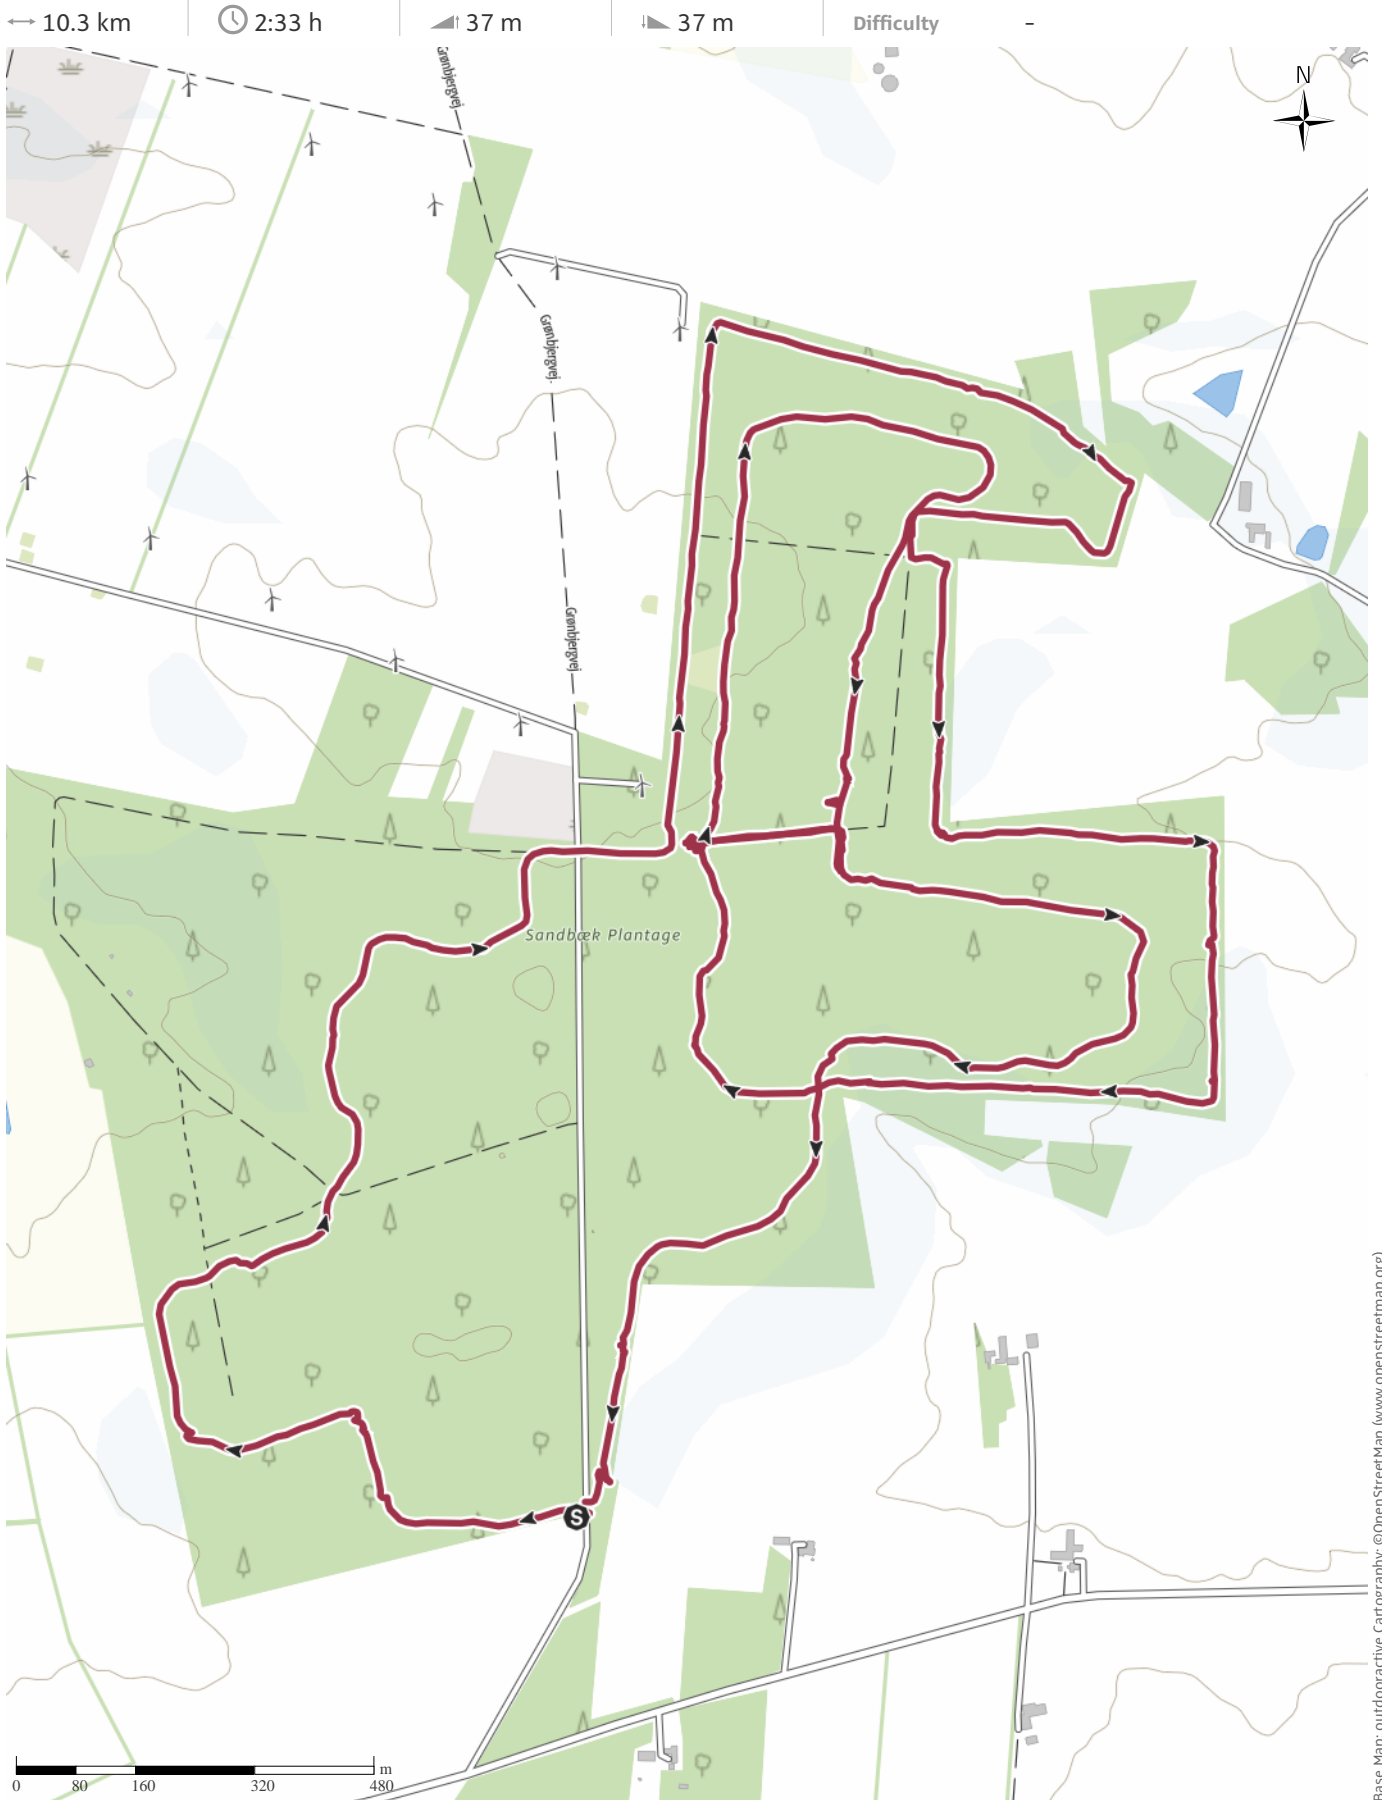

Sandbæk Plantage 7. marts 2024 - ruten

Base Map: outdooractive Cartography; ©OpenStreetMap (www.openstreetmap.org)

Sandbæk Plantage 7. marts 2024 - ruten

Elevation profile

route data

Hiking route

Distance ↔ 10.3 km

Duration ⌚ 2:33 h

Ascent ▲ 37 m

Descent ▼ 37 m

Difficulty -

Stamina ●●●●●●

Technique ●●●●●●

Altitude

Best time of year

JAN | FEB | MAR
 APR | MAY | JUN
 JUL | AUG | SEP
 OCT | NOV | DEC

Ratings

Authors

Experience ●●●●●●

Landscape ●●●●●●

Community

More route data

Jim Lange

Update: March 07, 2024

Takeaway route for iPhone and Android

Scan QR code, save this route offline, share with friends and more...

Website

<https://out.ac/IRTgmB>