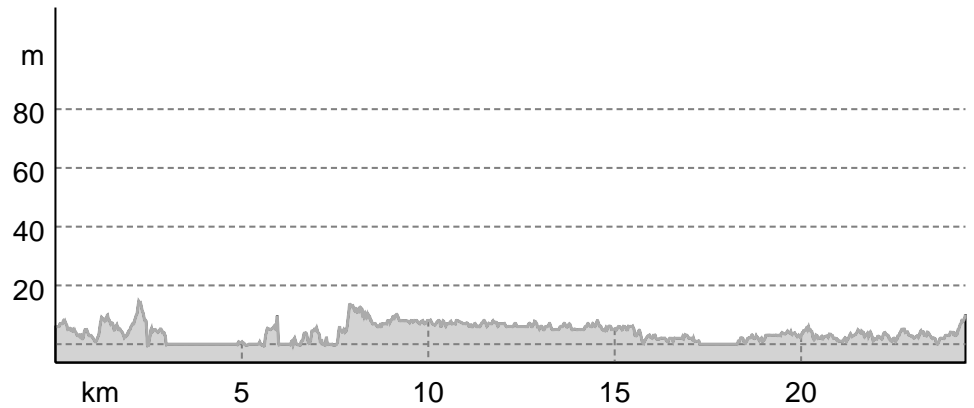

Hvide Sande - Ringkøbing 22. juni 2024 - ruten

↔ 24.4 km | ⌚ 5:58 h | ↘ 19 m | ↗ 15 m | Difficulty -

Hvide Sande - Ringkøbing 22. juni 2024 - ruten

Elevation profile

route data

Hiking route

Distance ↔ 24.4 km

Duration ⌚ 5:58 h

Ascent ▲ 19 m

Descent ▼ 15 m

Difficulty -

Stamina ●●●●●●

Technique ●●●●●●

Altitude

Best time of year