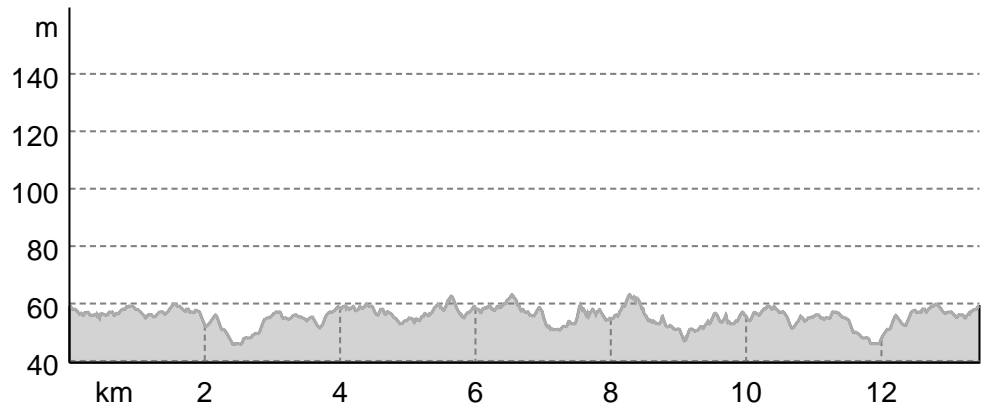

# Fjlestervang med rundtur i Haunstrup Brunkulsleje 25. januar 2025 - ruten

↔ 13.4 km | ⌚ 3:20 h | ⚡ 17 m | ⚡ 30 m | Difficulty difficult

## Elevation profile

### route data

#### Hiking Trail

Distance ↔ 13.4 km

Duration ⌚ 3:20 h

Ascent ▲ 17 m

Descent ▼ 30 m

Difficulty **difficult**

Stamina ●●●●●●●

Technique ●●●●●●●